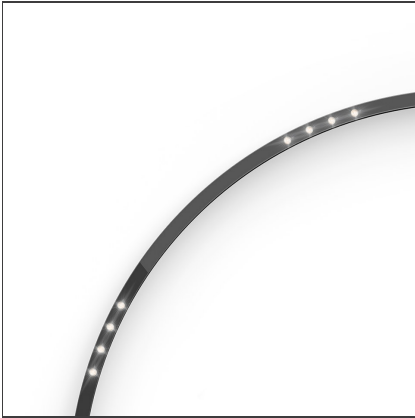

A.24 - Suspension Sharping Emission - Curved Elements - 24° - R=750mm - α=90° - 4000K - Brushed Silver

IP20   Dimmerable: 

DESIGN BY

Carlotta de Bevilacqua

DESCRIPTION

A.24 is an open platform. A single intelligent profile generates three light performances while following the architecture with continuity, freedom and exibility. It is a fluid system that harbours a patented optoelectronic technology.

TECHNICAL DRAWINGS

FEATURES

Article Code:	AQ73515	Series:	Indoor, 2018
Colour:	Brushed Silver		Artemide Collection
Installation:	Recessed, Wall, Suspension, Ceiling	Emission:	Direct
Environment:	Indoor		

DIMENSIONS

Width:	cm 2.7
Height:	cm 5.4

INCLUDED SOURCES

Category:	LED	Color temperature (K):	2700K
Number:	1	Color Tolerance:	MacAdam 2SDCM
Watt:	25W	Service Life:	L70 (6K) 50000h
Type:	0		

LUMINAIRE

Watt:	25W	Delivered lumens output (lm):	1678lm
		CCT:	4000K
		CRI:	80