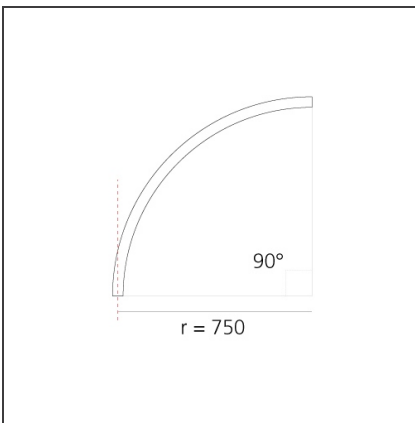

TECHNICAL DRAWINGS

FEATURES

Article Code:	AQ73515	Series:	Indoor, 2018
Colour:	Brushed Silver		Artemide Collection
Installation:	Recessed, Wall, Suspension, Ceiling	Emission:	Direct
Environment:	Indoor		

DIMENSIONS

Width:	cm 2.7
Height:	cm 5.4

INCLUDED SOURCES

Category:	LED	Color temperature (K):	2700K
Number:	1	Color Tolerance:	MacAdam 2SDCM
Watt:	25W	Service Life:	L70 (6K) 50000h
Type:	0		

LUMINAIRE

Watt:	25W	Delivered lumens output (lm):	1678lm
		CCT:	4000K
		CRI:	80

Notes

*Uses 1 DALI address. Each module, angle and curved elements are provided with mechanical and electrical joints and installation accessories. 1 suspension cable is also included. End caps have to be ordered separately. Sharping kit (louvres and covers) has to be ordered separately. Depending on the driver, the product can be undimmable or dimmable DALI.