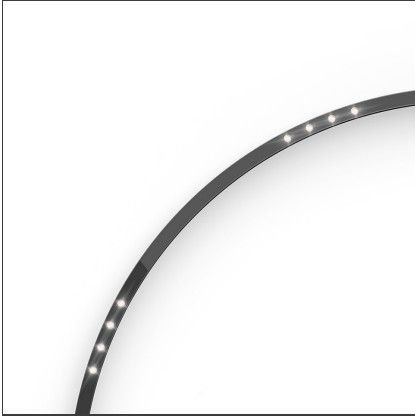

## A.24 - Suspension Sharping Emission - Curved Elements - 24° - R=750mm - $\alpha=90^\circ$ - 4000K - Brushed Copper

IP20 Dimmerable:

### DESCRIPTION

A.24 is an open platform. A single intelligent profile generates three light performances while following the architecture with continuity, freedom and exibility. It is a fluid system that harbours a patented optoelectronic technology.

### DIMENSIONS

<b>Width:</b>	cm 2.7
<b>Height:</b>	cm 5.4