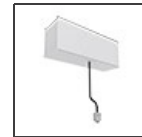

321x91x111H -
230VAC-48VDC
IP20 - Dimmable
DALI - White
AQ17501