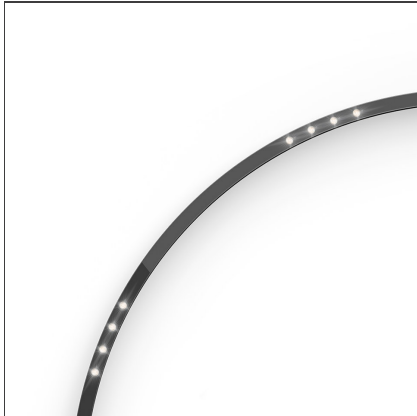

## A.24 - Suspension Sharping Emission - Curved Elements - 24° - R=750mm - $\alpha=90^\circ$ - 4000K - Brushed Bronze

IP20   Dimmerable: 

### DESCRIPTION

A.24 is an open platform. A single intelligent profile generates three light performances while following the architecture with continuity, freedom and exibility. It is a fluid system that harbours a patented optoelectronic technology.