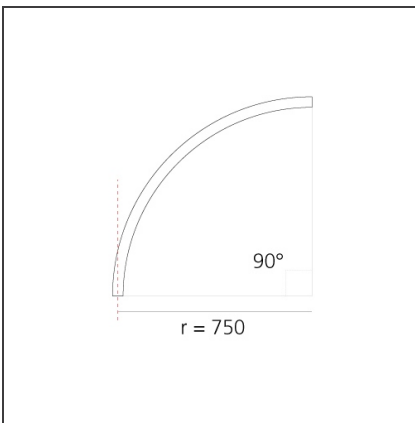

TECHNICAL DRAWINGS

FEATURES

Article Code:	AQ73315	Series:	Indoor, 2018
Colour:	Brushed Silver	Emission:	Artemide Collection
Installation:	Recessed, Wall, Suspension, Ceiling		Direct
Environment:	Indoor		

DIMENSIONS

Width:	cm 2.7
Height:	cm 5.4

INCLUDED SOURCES

Category:	LED	Color temperature (K):	2700K
Number:	1	Color Tolerance:	MacAdam 2SDCM
Watt:	25W	Service Life:	L70 (6K) 50000h
Type:	0		

LUMINAIRE

Watt:	25W	Delivered lumens output (lm):	1678lm
		CCT:	3000K
		CRI:	80

Notes

*Uses 1 DALI address. Each module, angle and curved elements are provided with mechanical and electrical joints and installation accessories. 1 suspension cable is also included. End caps have to be ordered separately. Sharping kit (louvres and covers) has to be ordered separately. Depending on the driver, the product can be undimmable or dimmable DALI.