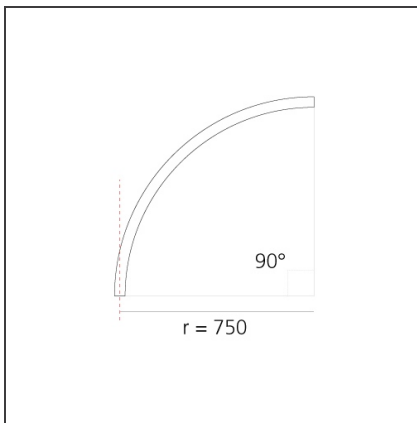

TECHNICAL DRAWINGS

FEATURES

Article Code:	AQ73815	Series:	Indoor, 2018
Colour:	Brushed Silver	Emission:	Artemide Collection Direct
Installation:	Recessed, Wall, Suspension, Ceiling		
Environment:	Indoor		

DIMENSIONS

Width:	cm 2.7
Height:	cm 5.4

INCLUDED SOURCES

Category:	LED	Color temperature (K):	2700K
Number:	1	Color Tolerance:	MacAdam 2SDCM
Watt:	25W	Service Life:	L70 (6K) 50000h
Type:	0		

LUMINAIRE

Watt:	25W	Delivered lumens output (lm):	1678lm
		CCT:	2700K
		CRI:	90

Notes

*Uses 1 DALI address. Each module, angle and curved elements are provided with mechanical and electrical joints and installation accessories. 1 suspension cable is also included. End caps have to be ordered separately. Sharping kit (louvres and covers) has to be ordered separately. Depending on the driver, the product can be undimmable or dimmable DALI.