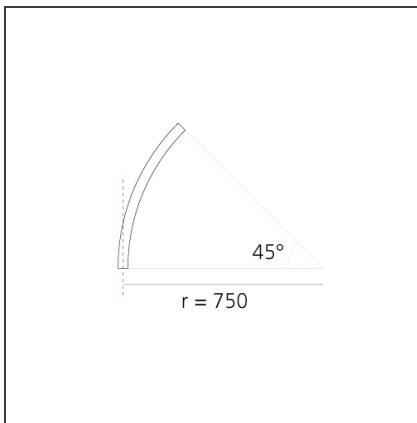

TECHNICAL DRAWINGS

FEATURES

Article Code:	AQ72501	Series:	Indoor, 2018
Colour:	White		Artemide Collection
Installation:	Recessed, Wall, Suspension, Ceiling	Emission:	Direct
Environment:	Indoor		

DIMENSIONS

Width:	cm 2.7
Height:	cm 5.4

INCLUDED SOURCES

Category:	LED	Color temperature (K):	2700K
Number:	1	Color Tolerance:	MacAdam 2SDCM
Watt:	12W	Service Life:	L70 (6K) 50000h
Type:	0		

LUMINAIRE

Watt:	12W	Delivered lumens output (lm):	839lm
		CCT:	4000K
		CRI:	80

Notes

*Uses 1 DALI address. Each module, angle and curved elements are provided with mechanical and electrical joints and installation accessories. 1 suspension cable is also included. End caps have to be ordered separately. Sharping kit (louvres and covers) has to be ordered separately.