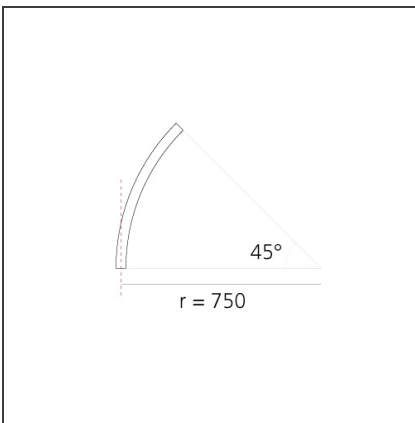

TECHNICAL DRAWINGS

FEATURES

Article Code:	AQ72315	Series:	Indoor, 2018
Colour:	Brushed Silver	Emission:	Artemide Collection Direct
Installation:	Recessed, Wall, Suspension, Ceiling		
Environment:	Indoor		

DIMENSIONS

Width:	cm 2.7
Height:	cm 5.4

INCLUDED SOURCES

Category:	LED	Color temperature (K):	2700K
Number:	1	Color Tolerance:	MacAdam 2SDCM
Watt:	12W	Service Life:	L70 (6K) 50000h
Type:	0		

LUMINAIRE

Watt:	12W	Delivered lumens output (lm):	839lm
		CCT:	3000K
		CRI:	80

Notes

*Uses 1 DALI address. Each module, angle and curved elements are provided with mechanical and electrical joints and installation accessories. 1 suspension cable is also included. End caps have to be ordered separately. Sharping kit (louvres and covers) has to be ordered separately. Depending on the driver, the product can be undimmable or dimmable DALI.