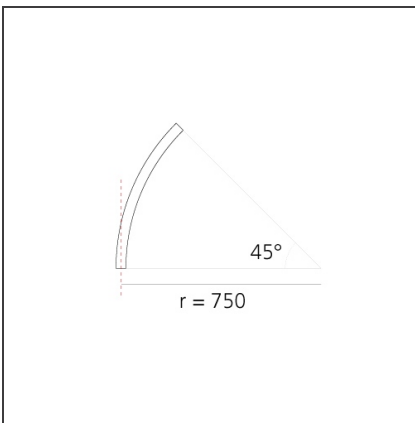

TECHNICAL DRAWINGS

FEATURES

Article Code:	AQ72318	Series:	Indoor, 2018
Colour:	Brushed Copper	Emission:	Artemide Collection
Installation:	Recessed, Wall, Suspension, Ceiling		Direct
Environment:	Indoor		

DIMENSIONS

Width:	cm 2.7
Height:	cm 5.4

INCLUDED SOURCES

Category:	LED	Color temperature (K):	2700K
Number:	1	Color Tolerance:	MacAdam 2SDCM
Watt:	12W	Service Life:	L70 (6K) 50000h
Type:	0		

LUMINAIRE

Watt:	12W	Delivered lumens output (lm):	839lm
		CCT:	3000K
		CRI:	80

Notes

*Uses 1 DALI address. Each module, angle and curved elements are provided with mechanical and electrical joints and installation accessories. 1 suspension cable is also included. End caps have to be ordered separately. Sharping kit (louvres and covers) has to be ordered separately.