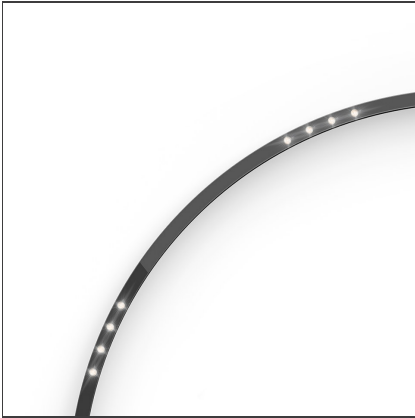

A.24 - Suspension Sharping Emission - Curved Elements - 24° - R=750mm - $\alpha=45^\circ$ - 3000K - Brushed Copper

IP20   Dimmerable: 

DESIGN BY

Carlotta de Bevilacqua

DESCRIPTION

A.24 is an open platform. A single intelligent profile generates three light performances while following the architecture with continuity, freedom and exibility. It is a fluid system that harbours a patented optoelectronic technology.

TECHNICAL DRAWINGS

FEATURES

Article Code:	AQ72318	Series:	Indoor, 2018
Colour:	Brushed Copper	Emission:	Artemide Collection
Installation:	Recessed, Wall, Suspension, Ceiling		Direct
Environment:	Indoor		

DIMENSIONS

Width:	cm 2.7
Height:	cm 5.4

INCLUDED SOURCES

Category:	LED	Color temperature (K):	2700K
Number:	1	Color Tolerance:	MacAdam 2SDCM
Watt:	12W	Service Life:	L70 (6K) 50000h
Type:	0		

LUMINAIRE

Watt:	12W	Delivered lumens output (lm):	839lm
		CCT:	3000K
		CRI:	80