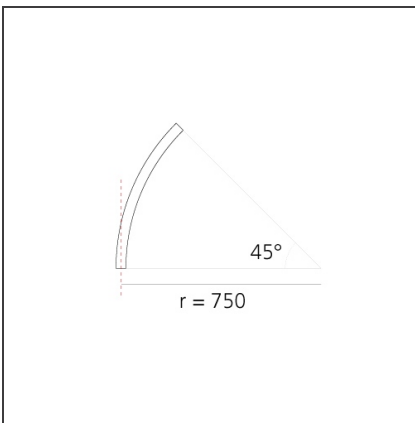

TECHNICAL DRAWINGS

FEATURES

Article Code:	AQ72304	Series:	Indoor, 2018
Colour:	Black	Emission:	Artemide Collection
Installation:	Recessed, Wall, Suspension, Ceiling		Direct
Environment:	Indoor		

DIMENSIONS

Width:	cm 2.7
Height:	cm 5.4

INCLUDED SOURCES

Category:	LED	Color temperature (K):	2700K
Number:	1	Color Tolerance:	MacAdam 2SDCM
Watt:	12W	Service Life:	L70 (6K) 50000h
Type:	0		

LUMINAIRE

Watt:	12W	Delivered lumens output (lm):	839lm
		CCT:	3000K
		CRI:	80

Notes

*Uses 1 DALI address. Each module, angle and curved elements are provided with mechanical and electrical joints and installation accessories. 1 suspension cable is also included. End caps have to be ordered separately. Sharping kit (louvres and covers) has to be ordered separately. Depending on the driver, the product can be undimmable or dimmable DALI.