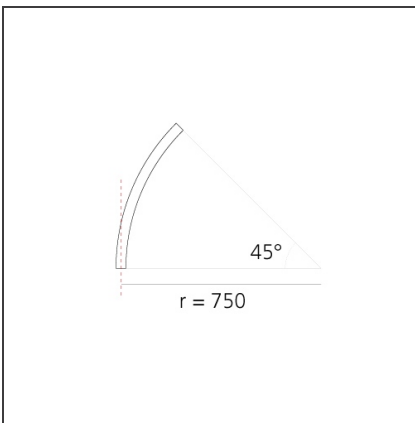

TECHNICAL DRAWINGS

FEATURES

Article Code:	AQ72804	Series:	Indoor, 2018
Colour:	Black	Emission:	Artemide Collection Direct
Installation:	Recessed, Wall, Suspension, Ceiling		
Environment:	Indoor		

DIMENSIONS

Width:	cm 2.7
Height:	cm 5.4

INCLUDED SOURCES

Category:	LED	Color temperature (K):	2700K
Number:	1	Color Tolerance:	MacAdam 2SDCM
Watt:	12W	Service Life:	L70 (6K) 50000h
Type:	0		

LUMINAIRE

Watt:	12W	Delivered lumens output (lm):	839lm
		CCT:	2700K
		CRI:	90

Notes

*Uses 1 DALI address. Each module, angle and curved elements are provided with mechanical and electrical joints and installation accessories. 1 suspension cable is also included. End caps have to be ordered separately. Sharping kit (louvres and covers) has to be ordered separately. Depending on the driver, the product can be undimmable or dimmable DALI.