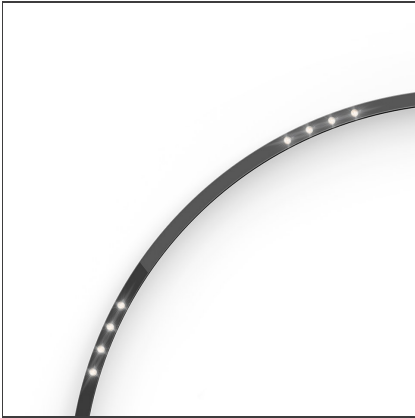

A.24 - Suspension Sharping Emission - Curved Elements - 24° - R=750mm - $\alpha=45^\circ$ - 2700K - Black

IP20   Dimmerable: 

DESIGN BY

Carlotta de Bevilacqua

DESCRIPTION

A.24 is an open platform. A single intelligent profile generates three light performances while following the architecture with continuity, freedom and exibility. It is a fluid system that harbours a patented optoelectronic technology.

TECHNICAL DRAWINGS

FEATURES

Article Code:	AQ72804	Series:	Indoor, 2018
Colour:	Black	Emission:	Artemide Collection Direct
Installation:	Recessed, Wall, Suspension, Ceiling		
Environment:	Indoor		

DIMENSIONS