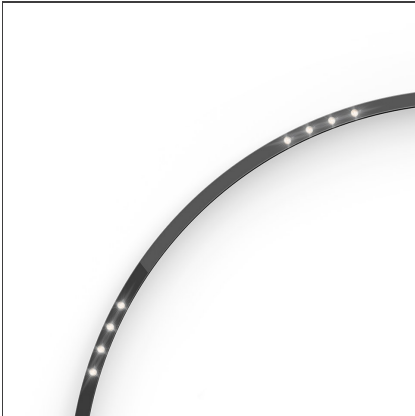

**A.24 - Suspension Sharping Emission - Curved Elements - 24° - R=561mm - α=90° - 4000K - White**

IP20   Dimmerable: 

**DESIGN BY**

Carlotta de Bevilacqua

**DESCRIPTION**

A.24 is an open platform. A single intelligent profile generates three light performances while following the architecture with continuity, freedom and exibility. It is a fluid system that harbours a patented optoelectronic technology.

**TECHNICAL DRAWINGS**

**FEATURES**

<b>Article Code:</b>	AQ71501	<b>Series:</b>	Indoor, 2018
<b>Colour:</b>	White		Artemide Collection
<b>Installation:</b>	Recessed, Wall, Suspension, Ceiling	<b>Emission:</b>	Direct
<b>Environment:</b>	Indoor		

**DIMENSIONS**

<b>Width:</b>	cm 2.7
<b>Height:</b>	cm 5.4

**INCLUDED SOURCES**

<b>Category:</b>	LED	<b>Color temperature (K):</b>	2700K
<b>Number:</b>	1	<b>Color Tolerance:</b>	MacAdam 2SDCM
<b>Watt:</b>	12W	<b>Service Life:</b>	L70 (6K) 50000h
<b>Type:</b>	0		

**LUMINAIRE**

<b>Watt:</b>	25W	<b>Delivered lumens output (lm):</b>	839lm
		<b>CCT:</b>	4000K
		<b>CRI:</b>	80

**Notes**

\*Uses 1 DALI address. Each module, angle and curved elements are provided with mechanical and electrical joints and installation accessories. 1 suspension cable is also included. End caps have to be ordered separately. Sharping kit (louvres and covers) has to be ordered separately.