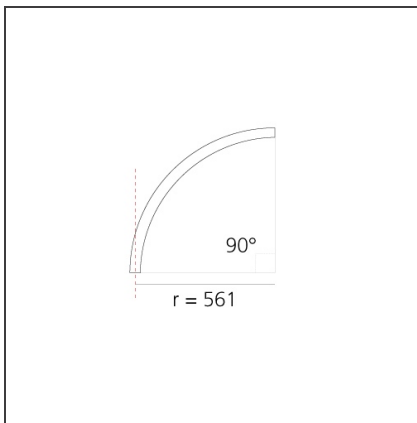

TECHNICAL DRAWINGS

FEATURES

Article Code:	AQ71515	Series:	Indoor, 2018
Colour:	Brushed Silver		Artemide Collection
Installation:	Recessed, Wall, Suspension, Ceiling	Emission:	Direct
Environment:	Indoor		

DIMENSIONS

Width:	cm 2.7
Height:	cm 5.4

INCLUDED SOURCES

Category:	LED	Color temperature (K):	2700K
Number:	1	Color Tolerance:	MacAdam 2SDCM
Watt:	12W	Service Life:	L70 (6K) 50000h
Type:	0		

LUMINAIRE

Watt:	25W	Delivered lumens output (lm):	839lm
		CCT:	4000K
		CRI:	80

Notes

*Uses 1 DALI address. Each module, angle and curved elements are provided with mechanical and electrical joints and installation accessories. 1 suspension cable is also included. End caps have to be ordered separately. Sharping kit (louvres and covers) has to be ordered separately. Depending on the driver, the product can be undimmable or dimmable DALI.