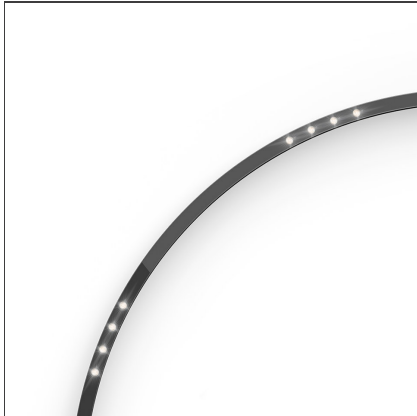

A.24 - Suspension Sharping Emission - Curved Elements - 24° - R=561mm - α=90° - 4000K - Brushed Silver

IP20   Dimmerable: 

DESIGN BY

Carlotta de Bevilacqua

DESCRIPTION

A.24 is an open platform. A single intelligent profile generates three light performances while following the architecture with continuity, freedom and exibility. It is a fluid system that harbours a patented optoelectronic technology.

TECHNICAL DRAWINGS

FEATURES

Article Code:	AQ71515	Series:	Indoor, 2018
Colour:	Brushed Silver		Artemide Collection
Installation:	Recessed, Wall, Suspension, Ceiling	Emission:	Direct
Environment:	Indoor		

DIMENSIONS

Width:	cm 2.7
Height:	cm 5.4

INCLUDED SOURCES

Category:	LED	Color temperature (K):	2700K
Number:	1	Color Tolerance:	MacAdam 2SDCM
Watt:	12W	Service Life:	L70 (6K) 50000h
Type:	0		

LUMINAIRE

Watt:	25W	Delivered lumens output (lm):	839lm
		CCT:	4000K
		CRI:	80