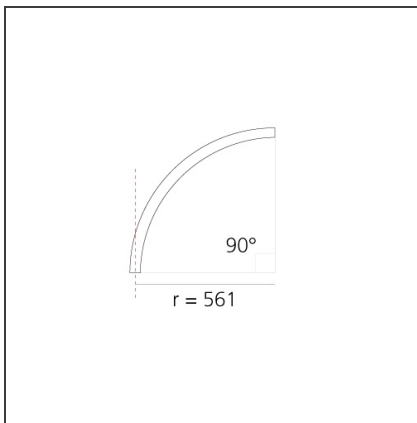

TECHNICAL DRAWINGS

FEATURES

Article Code:	AQ71315	Series:	Indoor, 2018
Colour:	Brushed Silver	Emission:	Artemide Collection Direct
Installation:	Recessed, Wall, Suspension, Ceiling		
Environment:	Indoor		

DIMENSIONS

Width:	cm 2.7
Height:	cm 5.4

INCLUDED SOURCES

Category:	LED	Color temperature (K):	2700K
Number:	1	Color Tolerance:	MacAdam 2SDCM
Watt:	12W	Service Life:	L70 (6K) 50000h
Type:	0		

LUMINAIRE

Watt:	25W	Delivered lumens output (lm):	839lm
		CCT:	3000K
		CRI:	80

Notes

*Uses 1 DALI address. Each module, angle and curved elements are provided with mechanical and electrical joints and installation accessories. 1 suspension cable is also included. End caps have to be ordered separately. Sharping kit (louvres and covers) has to be ordered separately.