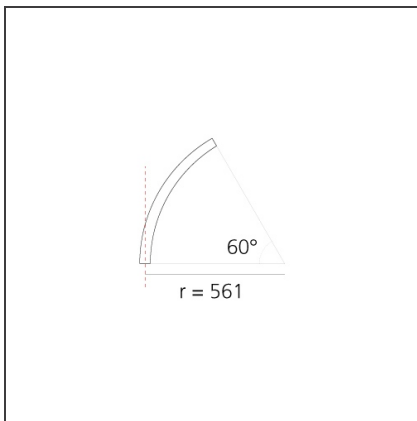

TECHNICAL DRAWINGS

FEATURES

Article Code:	AQ70501	Series:	Indoor, 2018
Colour:	White		Artemide Collection
Installation:	Recessed, Wall, Suspension, Ceiling	Emission:	Direct
Environment:	Indoor		

DIMENSIONS

Width:	cm 2.7
Height:	cm 5.4

INCLUDED SOURCES

Category:	LED	Color temperature (K):	2700K
Number:	1	Color Tolerance:	MacAdam 2SDCM
Watt:	12W	Service Life:	L70 (6K) 50000h
Type:	0		

LUMINAIRE

Watt:	12W	Delivered lumens output (lm):	839lm
		CCT:	4000K
		CRI:	80

Notes

*Uses 1 DALI address. Each module, angle and curved elements are provided with mechanical and electrical joints and installation accessories. 1 suspension cable is also included. End caps have to be ordered separately. Sharping kit (louvres and covers) has to be ordered separately.