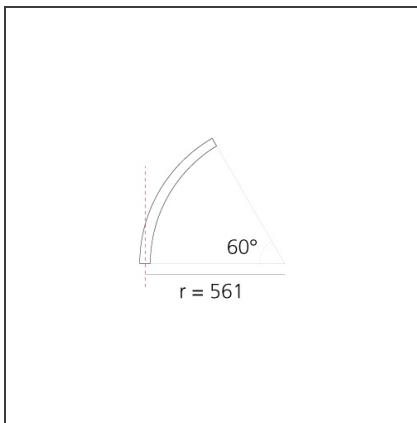

TECHNICAL DRAWINGS

FEATURES

Article Code:	AQ70520	Series:	Indoor, 2018
Colour:	Brushed Bronze		Artemide Collection
Installation:	Recessed, Wall, Suspension, Ceiling	Emission:	Direct
Environment:	Indoor		

DIMENSIONS

Width:	cm 2.7
Height:	cm 5.4

INCLUDED SOURCES

Category:	LED	Color temperature (K):	2700K
Number:	1	Color Tolerance:	MacAdam 2SDCM
Watt:	12W	Service Life:	L70 (6K) 50000h
Type:	0		

LUMINAIRE

Watt:	12W	Delivered lumens output (lm):	839lm
		CCT:	4000K
		CRI:	80

Notes

*Uses 1 DALI address. Each module, angle and curved elements are provided with mechanical and electrical joints and installation accessories. 1 suspension cable is also included. End caps have to be ordered separately. Sharping kit (louvres and covers) has to be ordered separately. Depending on the driver, the product can be undimmable or dimmable DALI.