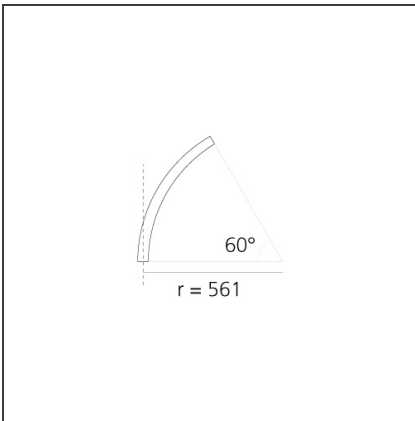

TECHNICAL DRAWINGS

FEATURES

Article Code:	AQ70504	Series:	Indoor, 2018
Colour:	Black		Artemide Collection
Installation:	Recessed, Wall, Suspension, Ceiling	Emission:	Direct
Environment:	Indoor		

DIMENSIONS

Width:	cm 2.7
Height:	cm 5.4

INCLUDED SOURCES

Category:	LED	Color temperature (K):	2700K
Number:	1	Color Tolerance:	MacAdam 2SDCM
Watt:	12W	Service Life:	L70 (6K) 50000h
Type:	0		

LUMINAIRE

Watt:	12W	Delivered lumens output (lm):	839lm
		CCT:	4000K
		CRI:	80

Notes

*Uses 1 DALI address. Each module, angle and curved elements are provided with mechanical and electrical joints and installation accessories. 1 suspension cable is also included. End caps have to be ordered separately. Sharping kit (louvres and covers) has to be ordered separately.