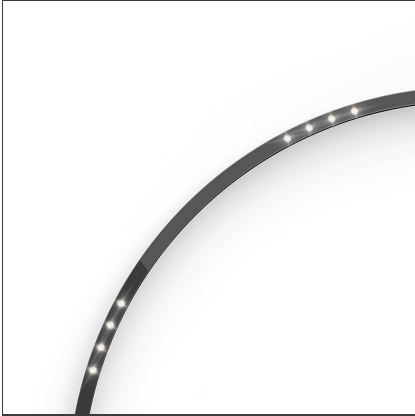

A.24 - Suspension Sharping Emission - Curved Elements - 24° - R=561mm - $\alpha=60^\circ$ - 4000K - Black

IP20   Dimmerable: 

DESIGN BY

Carlotta de Bevilacqua

DESCRIPTION

A.24 is an open platform. A single intelligent profile generates three light performances while following the architecture with continuity, freedom and exibility. It is a fluid system that harbours a patented optoelectronic technology.

TECHNICAL DRAWINGS

FEATURES

Article Code:	AQ70504	Series:	Indoor, 2018
Colour:	Black		Artemide Collection
Installation:	Recessed, Wall, Suspension, Ceiling	Emission:	Direct
Environment:	Indoor		

DIMENSIONS