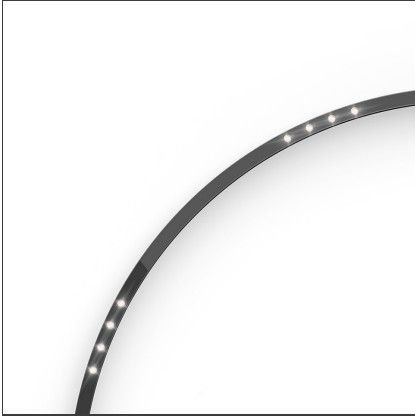

A.24 - Suspension Sharping Emission - Curved Elements - 24° - R=561mm - α=60° - 3000K - Black

IP20   Dimmerable: 

DESIGN BY

Carlotta de Bevilacqua

DESCRIPTION

A.24 is an open platform. A single intelligent profile generates three light performances while following the architecture with continuity, freedom and exibility. It is a fluid system that harbours a patented optoelectronic technology.

TECHNICAL DRAWINGS

FEATURES

Article Code:	AQ70304	Series:	Indoor, 2018
Colour:	Black	Emission:	Artemide Collection
Installation:	Recessed, Wall, Suspension, Ceiling		Direct
Environment:	Indoor		

DIMENSIONS