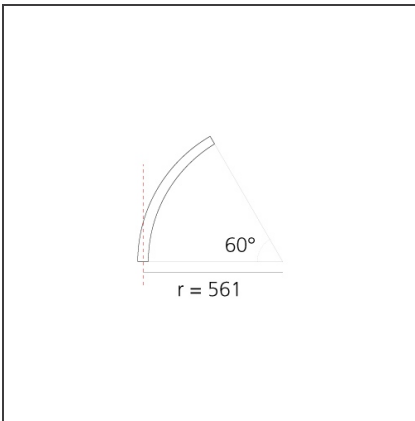

TECHNICAL DRAWINGS

FEATURES

Article Code:	AQ70304	Series:	Indoor, 2018
Colour:	Black	Emission:	Artemide Collection
Installation:	Recessed, Wall, Suspension, Ceiling		Direct
Environment:	Indoor		

DIMENSIONS

Width:	cm 2.7
Height:	cm 5.4

INCLUDED SOURCES

Category:	LED	Color temperature (K):	2700K
Number:	1	Color Tolerance:	MacAdam 2SDCM
Watt:	12W	Service Life:	L70 (6K) 50000h
Type:	0		

LUMINAIRE

Watt:	12W	Delivered lumens output (lm):	839lm
		CCT:	3000K
		CRI:	80

Notes

*Uses 1 DALI address. Each module, angle and curved elements are provided with mechanical and electrical joints and installation accessories. 1 suspension cable is also included. End caps have to be ordered separately. Sharping kit (louvres and covers) has to be ordered separately. Depending on the driver, the product can be undimmable or dimmable DALI.