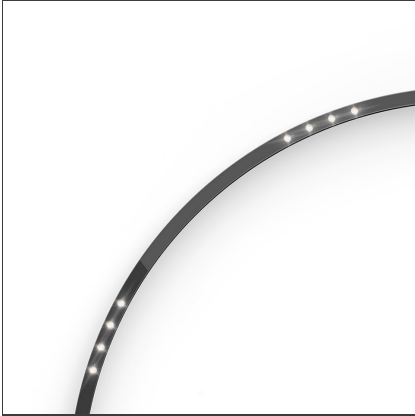

## A.24 - Suspension Sharping Emission - Curved Elements - 24° - R=561mm - $\alpha=60^\circ$ - 2700K - Brushed Copper

IP20   Dimmerable: 

### DESCRIPTION

A.24 is an open platform. A single intelligent profile generates three light performances while following the architecture with continuity, freedom and exibility. It is a fluid system that harbours a patented optoelectronic technology.

### DIMENSIONS

<b>Width:</b>	cm 2.7
<b>Height:</b>	cm 5.4