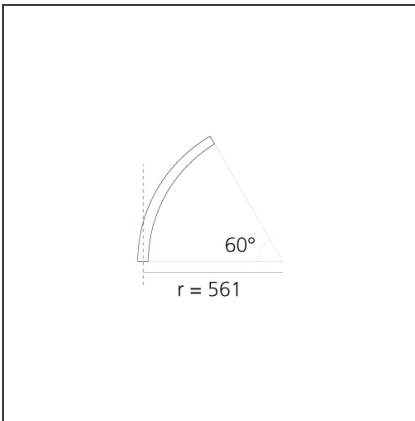

TECHNICAL DRAWINGS

FEATURES

Article Code:	AQ70818	Series:	Indoor, 2018
Colour:	Brushed Copper	Emission:	Artemide Collection Direct
Installation:	Recessed, Wall, Suspension, Ceiling		
Environment:	Indoor		

DIMENSIONS

Width:	cm 2.7
Height:	cm 5.4

INCLUDED SOURCES

Category:	LED	Color temperature (K):	2700K
Number:	1	Color Tolerance:	MacAdam 2SDCM
Watt:	12W	Service Life:	L70 (6K) 50000h
Type:	0		

LUMINAIRE

Watt:	12W	Delivered lumens output (lm):	839lm
		CCT:	2700K
		CRI:	90

Notes

*Uses 1 DALI address. Each module, angle and curved elements are provided with mechanical and electrical joints and installation accessories. 1 suspension cable is also included. End caps have to be ordered separately. Sharping kit (louvres and covers) has to be ordered separately. Depending on the driver, the product can be undimmable or dimmable DALI.