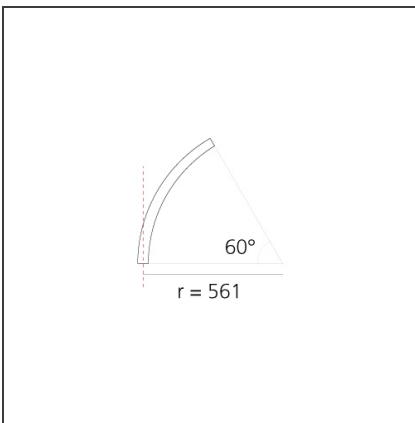

TECHNICAL DRAWINGS

FEATURES

Article Code:	AQ70820	Series:	Indoor, 2018
Colour:	Brushed Bronze		Artemide Collection
Installation:	Recessed, Wall, Suspension, Ceiling	Emission:	Direct
Environment:	Indoor		

DIMENSIONS

Width:	cm 2.7
Height:	cm 5.4

INCLUDED SOURCES

Category:	LED	Color temperature (K):	2700K
Number:	1	Color Tolerance:	MacAdam 2SDCM
Watt:	12W	Service Life:	L70 (6K) 50000h
Type:	0		

LUMINAIRE

Watt:	12W	Delivered lumens output (lm):	839lm
		CCT:	2700K
		CRI:	90

Notes

*Uses 1 DALI address. Each module, angle and curved elements are provided with mechanical and electrical joints and installation accessories. 1 suspension cable is also included. End caps have to be ordered separately. Sharping kit (louvres and covers) has to be ordered separately. Depending on the driver, the product can be undimmable or dimmable DALI.