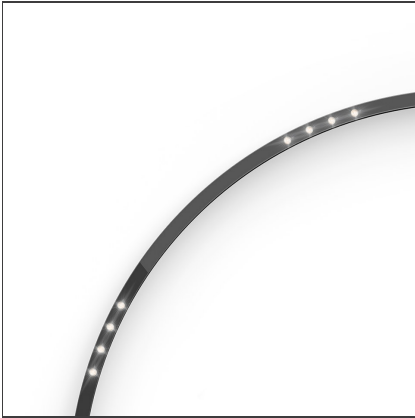

A.24 - Suspension Sharping Emission - Curved Elements - 24° - R=561mm - α=60° - 2700K - Brushed Bronze

IP20   Dimmerable: 

DESIGN BY

Carlotta de Bevilacqua

DESCRIPTION

A.24 is an open platform. A single intelligent profile generates three light performances while following the architecture with continuity, freedom and exibility. It is a fluid system that harbours a patented optoelectronic technology.

TECHNICAL DRAWINGS

FEATURES

Article Code:	AQ70820	Series:	Indoor, 2018
Colour:	Brushed Bronze		Artemide Collection
Installation:	Recessed, Wall, Suspension, Ceiling	Emission:	Direct
Environment:	Indoor		

DIMENSIONS

Width:	cm 2.7
Height:	cm 5.4

INCLUDED SOURCES

Category:	LED	Color temperature (K):	2700K
Number:	1	Color Tolerance:	MacAdam 2SDCM
Watt:	12W	Service Life:	L70 (6K) 50000h
Type:	0		

LUMINAIRE

Watt:	12W	Delivered lumens output (lm):	839lm
		CCT:	2700K
		CRI:	90