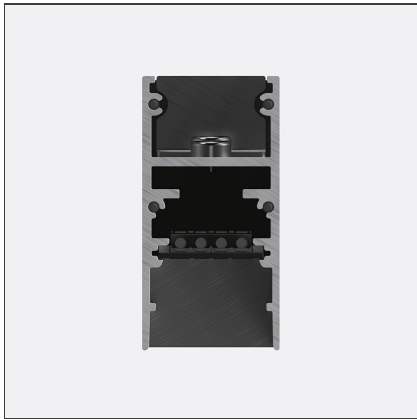

A.24 - Suspension Magnetic Track - Track - 2352mm - White

IP20

DESIGN BY

Carlotta de Bevilacqua

DESCRIPTION

A.24 is an open platform. A single intelligent profile generates three light performances while following the architecture with continuity, freedom and exibility. It is a fluid system that harbours a patented optoelectronic technology.