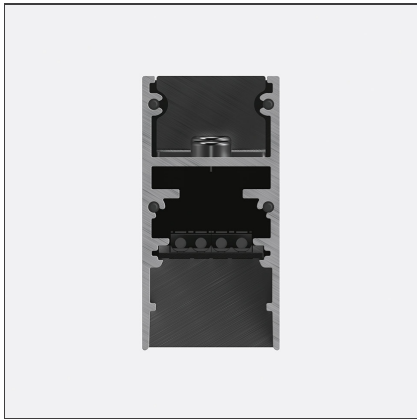

A.24 - Suspension Magnetic Track - Track - 2352mm - Brushed Silver

IP20   

DESIGN BY

Carlotta de Bevilacqua

DESCRIPTION

A.24 is an open platform. A single intelligent profile generates three light performances while following the architecture with continuity, freedom and exibility. It is a fluid system that harbours a patented optoelectronic technology.

TECHNICAL DRAWINGS

FEATURES

Article Code:	AQ40115	Series:	Indoor, 2018 Artemide Collection
Colour:	Brushed Silver		
Installation:	Ceiling, Suspension, Recessed		
Environment:	Indoor		

DIMENSIONS

Length:	cm 235.2
Width:	cm 2.7
Height:	cm 5.4
Weight:	kg 2.7

ACCESSORIES

Suspension Accessories - Recessed Power Supply Kit For Suspension Modules (230VAC-48VDC 240W DALI) - White
AQ15401

240W Bare power supply + plug 230VAC-48VDC IP20 - Undimmable (for dimmable version to be combined with "DALI-Selv interface")
AQ18000

DALI to DALI-Selv
Interface
103x67x21H
AQ18200

240W Recessed
power supply kit -
396x195x112H -
230VAC-48VDC
IP20 -
Undimmable -
White
AQ17401

240W Recessed
power supply kit -
396x195x112H -
230VAC-48VDC
IP20 -
Undimmable -
Black
AQ17404