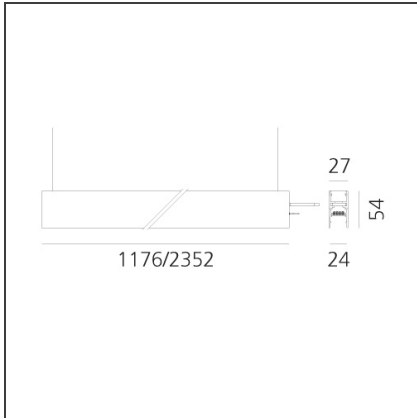

A.24 - Suspension Magnetic Track - Track - 2352mm - Brushed Silver

IP20   

DESIGN BY

Carlotta de Bevilacqua

DESCRIPTION

A.24 is an open platform. A single intelligent profile generates three light performances while following the architecture with continuity, freedom and exibility. It is a fluid system that harbours a patented optoelectronic technology.

TECHNICAL DRAWINGS

FEATURES

Article Code:	AQ40115	Series:	Indoor, 2018 Artemide Collection
Colour:	Brushed Silver		
Installation:	Ceiling, Suspension, Recessed		
Environment:	Indoor		

DIMENSIONS

Length:	cm 235.2
Width:	cm 2.7
Height:	cm 5.4
Weight:	kg 2.7

DALI to DALI-Selv
Interface
103x67x21H
AQ18200

240W Recessed
power supply kit -
396x195x112H -
230VAC-48VDC
IP20 -
Undimmable -
White
AQ17401

240W Recessed
power supply kit -
396x195x112H -
230VAC-48VDC
IP20 -
Undimmable -
Black
AQ17404