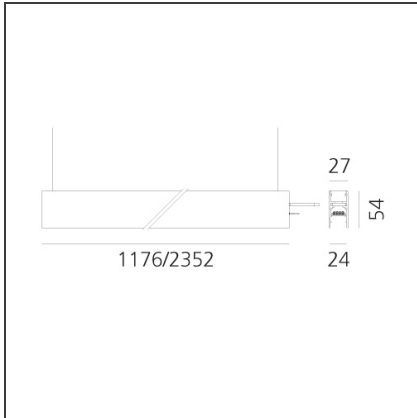

A.24 - Suspension Magnetic Track - Track - 2352mm - Black

IP20   

DESIGN BY

Carlotta de Bevilacqua

DESCRIPTION

A.24 is an open platform. A single intelligent profile generates three light performances while following the architecture with continuity, freedom and exibility. It is a fluid system that harbours a patented optoelectronic technology.

TECHNICAL DRAWINGS

FEATURES

Article Code:	AQ40104	Series:	Indoor, 2018 Artemide Collection
Colour:	Black		
Installation:	Ceiling, Suspension, Recessed		
Environment:	Indoor		

DIMENSIONS

Length:	cm 235.2
Width:	cm 2.7
Height:	cm 5.4
Weight:	kg 2.7