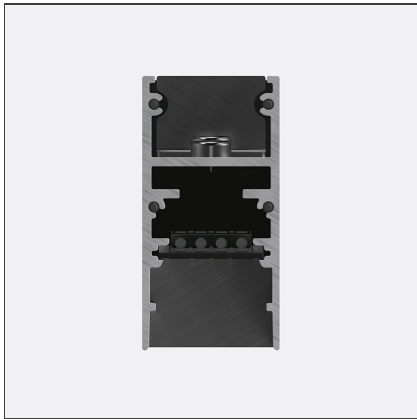

A.24 - Suspension Magnetic Track - Track - 2352mm - Black

IP20   

DESIGN BY

Carlotta de Bevilacqua

DESCRIPTION

A.24 is an open platform. A single intelligent profile generates three light performances while following the architecture with continuity, freedom and exibility. It is a fluid system that harbours a patented optoelectronic technology.

TECHNICAL DRAWINGS

FEATURES

Article Code:	AQ40104	Series:	Indoor, 2018 Artemide Collection
Colour:	Black		
Installation:	Ceiling, Suspension, Recessed		
Environment:	Indoor		

DIMENSIONS

Length:	cm 235.2
Width:	cm 2.7
Height:	cm 5.4
Weight:	kg 2.7

Notes

Each linear, angle and curved elements are provided with mechanical and electrical joints and installation accessories. End caps have to be ordered separately. 1 suspension cable is also included. Depending on the driver, the product can be undimmable or dimmable DALI.