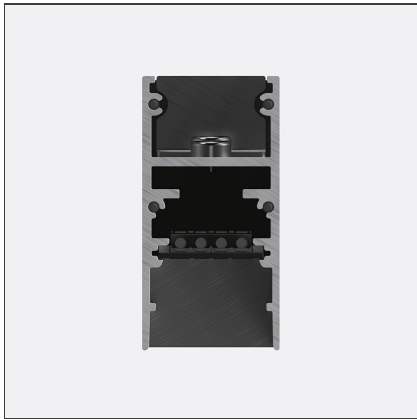

A.24 - Suspension Magnetic Track - Track - 1176mm - Brushed Bronze

IP20   

DESIGN BY

Carlotta de Bevilacqua

DESCRIPTION

A.24 is an open platform. A single intelligent profile generates three light performances while following the architecture with continuity, freedom and exibility. It is a fluid system that harbours a patented optoelectronic technology.

TECHNICAL DRAWINGS

FEATURES

Article Code:	AQ40020	Series:	Indoor, 2018 Artemide Collection
Colour:	Brushed Bronze		
Installation:	Ceiling, Suspension, Recessed		
Environment:	Indoor		

DIMENSIONS

Length:	cm 117.6
Width:	cm 2.7
Height:	cm 5.4
Weight:	kg 1.7

Notes

Each linear, angle and curved elements are provided with mechanical and electrical joints and installation accessories. End caps have to be ordered separately. 1 suspension cable is also included. Depending on the driver, the product can be undimmable or dimmable DALI.

ACCESSORIES

Suspension Accessories - Recessed Power Supply Kit For Suspension Modules (230VAC-48VDC 240W DALI) - White
AQ15401

240W Bare power supply + plug 230VAC-48VDC IP20 - Undimmable (for dimmable version to be combined with "DALI-Selv interface")
AQ18000