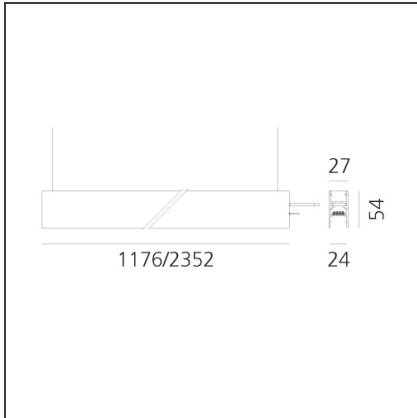

A.24 - Suspension Magnetic Track - Track - 1176mm - Brushed Bronze

IP20   

DESIGN BY

Carlotta de Bevilacqua

DESCRIPTION

A.24 is an open platform. A single intelligent profile generates three light performances while following the architecture with continuity, freedom and exibility. It is a fluid system that harbours a patented optoelectronic technology.

TECHNICAL DRAWINGS

FEATURES

Article Code:	AQ40020	Series:	Indoor, 2018 Artemide Collection
Colour:	Brushed Bronze		
Installation:	Ceiling, Suspension, Recessed		
Environment:	Indoor		

DIMENSIONS

Length:	cm 117.6
Width:	cm 2.7
Height:	cm 5.4
Weight:	kg 1.7