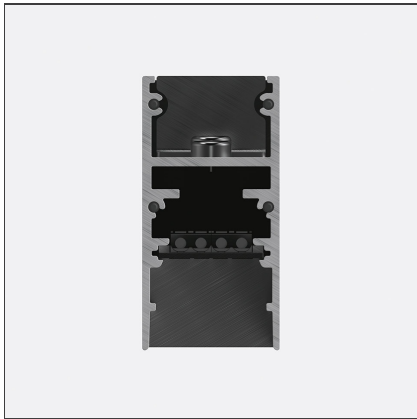

A.24 - Suspension Magnetic Track - Track - 1176mm - Black

IP20

DESIGN BY

Carlotta de Bevilacqua

DESCRIPTION

A.24 is an open platform. A single intelligent profile generates three light performances while following the architecture with continuity, freedom and exibility. It is a fluid system that harbours a patented optoelectronic technology.