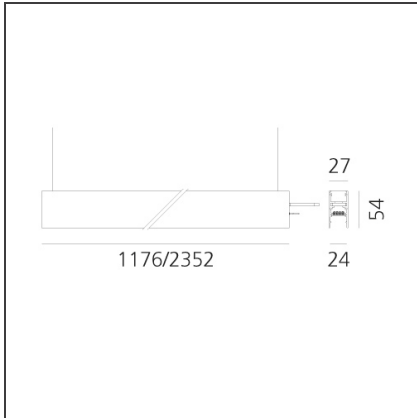

TECHNICAL DRAWINGS

FEATURES

Article Code:	AQ40004	Series:	Indoor, 2018 Artemide Collection
Colour:	Black		
Installation:	Ceiling, Suspension, Recessed		
Environment:	Indoor		

DIMENSIONS

Length:	cm 117.6
Width:	cm 2.7
Height:	cm 5.4
Weight:	kg 1.7

Notes

Each linear, angle and curved elements are provided with mechanical and electrical joints and installation accessories. End caps have to be ordered separately. 1 suspension cable is also included. Depending on the driver, the product can be undimmable or dimmable DALI.