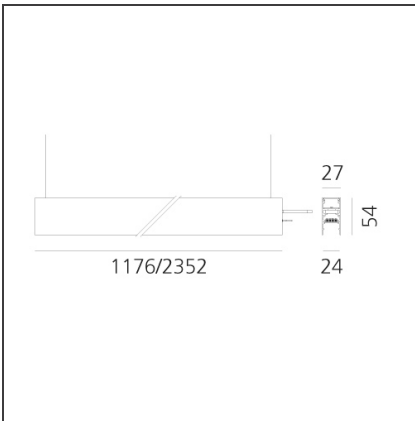

TECHNICAL DRAWINGS

FEATURES

Article Code:	AQ40501	Series:	Indoor, 2018 Artemide Collection
Colour:	White		
Installation:	Ceiling, Suspension, Recessed		
Environment:	Indoor		

DIMENSIONS

Length:	cm 235.2
Width:	cm 2.7
Height:	cm 5.4
Weight:	kg 2.7

INCLUDED SOURCES

Category:	LED	Color temperature (K):	4000K
Number:	1	CRI:	80
Watt:	33W		
Type:	0		

LUMINAIRE

Watt:	33W	Delivered lumens output (lm):	3186lm
		CCT:	4000K
		Efficiency:	67%
		Efficacy:	96.53lm/W
		CRI:	80
		Dimmable Typology:	Dali

Notes

Each linear, angle and curved elements are provided with mechanical and electrical joints and installation accessories. End caps have to be ordered separately. 1 suspension cable is also included. Depending on the driver, the product can be undimmable or dimmable DALI.