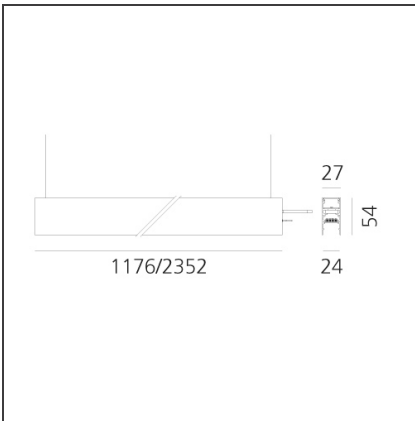

A.24 - Suspension Magnetic Track - Track + Indirect Emission - 2352mm - 4000K - Brushed Copper

IP20 Dimmerable:

DESIGN BY

Carlotta de Bevilacqua

DESCRIPTION

A.24 is an open platform. A single intelligent profile generates three light performances while following the architecture with continuity, freedom and exibility. It is a fluid system that harbours a patented optoelectronic technology.

TECHNICAL DRAWINGS

FEATURES

Article Code:	AQ40518	Series:	Indoor, 2018 Artemide Collection
Colour:	Brushed Copper		
Installation:	Ceiling, Suspension, Recessed		
Environment:	Indoor		

DIMENSIONS

Length:	cm 235.2
Width:	cm 2.7
Height:	cm 5.4
Weight:	kg 2.7