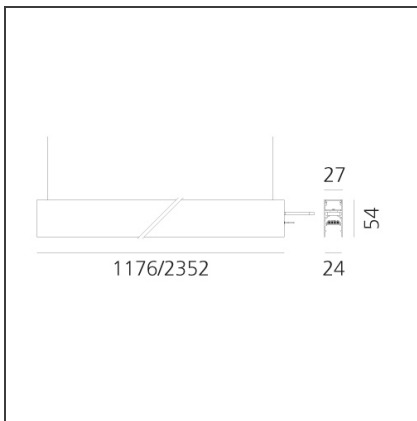

A.24 - Suspension Magnetic Track - Track + Indirect Emission - 2352mm - 3000K - White

IP20 Dimmerable:

DESIGN BY

Carlotta de Bevilacqua

DESCRIPTION

A.24 is an open platform. A single intelligent profile generates three light performances while following the architecture with continuity, freedom and exibility. It is a fluid system that harbours a patented optoelectronic technology.

TECHNICAL DRAWINGS

FEATURES

Article Code:	AQ40401	Series:	Indoor, 2018 Artemide Collection
Colour:	White		
Installation:	Ceiling, Suspension, Recessed		
Environment:	Indoor		

DIMENSIONS

Length:	cm 235.2
Width:	cm 2.7
Height:	cm 5.4
Weight:	kg 2.7