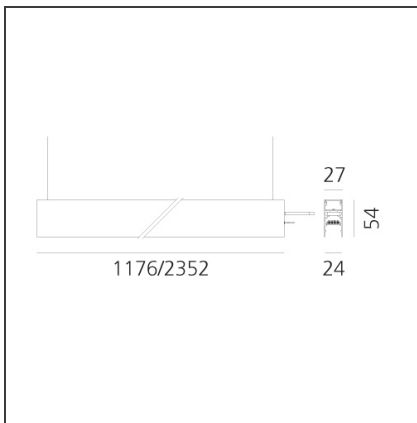

A.24 - Suspension Magnetic Track - Track + Indirect Emission - 2352mm - 3000K - Brushed Bronze

IP20    Dimmerable: 

DESIGN BY

Carlotta de Bevilacqua

DESCRIPTION

A.24 is an open platform. A single intelligent profile generates three light performances while following the architecture with continuity, freedom and exibility. It is a fluid system that harbours a patented optoelectronic technology.

TECHNICAL DRAWINGS

FEATURES

Article Code:	AQ40420	Series:	Indoor, 2018 Artemide Collection
Colour:	Brushed Bronze		
Installation:	Ceiling, Suspension, Recessed		
Environment:	Indoor		

DIMENSIONS

Length:	cm 235.2
Width:	cm 2.7
Height:	cm 5.4
Weight:	kg 2.7