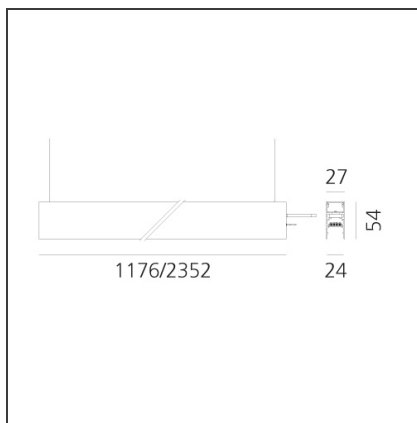

A.24 - Suspension Magnetic Track - Track + Indirect Emission - 1176mm - 4000K - Brushed Bronze

IP20 Dimmerable:

DESIGN BY

Carlotta de Bevilacqua

DESCRIPTION

A.24 is an open platform. A single intelligent profile generates three light performances while following the architecture with continuity, freedom and exibility. It is a fluid system that harbours a patented optoelectronic technology.

TECHNICAL DRAWINGS

FEATURES

Article Code:	AQ40320	Series:	Indoor, 2018 Artemide Collection
Colour:	Brushed Bronze		
Installation:	Ceiling, Suspension, Recessed		
Environment:	Indoor		

DIMENSIONS

Length:	cm 117.6
Width:	cm 2.7
Height:	cm 5.4
Weight:	kg 1.7