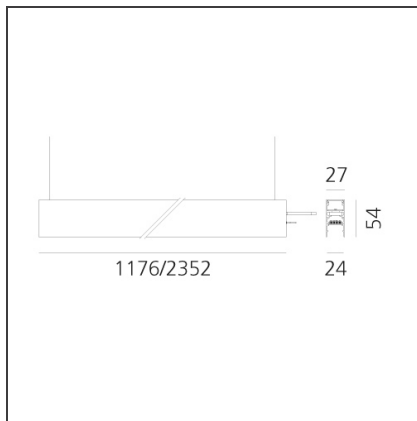

A.24 - Suspension Magnetic Track - Track + Indirect Emission - 1176mm - 2700K - Brushed Silver

IP20 Dimmerable: + -

DESIGN BY

Carlotta de Bevilacqua

DESCRIPTION

A.24 is an open platform. A single intelligent profile generates three light performances while following the architecture with continuity, freedom and exibility. It is a fluid system that harbours a patented optoelectronic technology.

TECHNICAL DRAWINGS

FEATURES

Article Code:	AQ40615	Series:	Indoor, 2018 Artemide Collection
Colour:	Brushed Silver		
Installation:	Ceiling, Suspension, Recessed		
Environment:	Indoor		

DIMENSIONS

Length:	cm 117.6
Width:	cm 2.7
Height:	cm 5.4
Weight:	kg 1.7