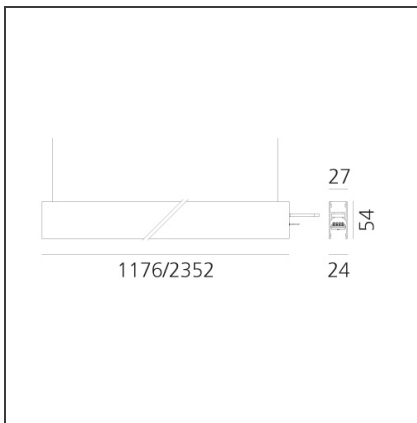

A.24 - Suspension Diffused Emission - Track - Direct Emission - 2352mm - 4000K - White

IP20    Dimmerable: 

DESIGN BY

Carlotta de Bevilacqua

TECHNICAL DRAWINGS

FEATURES

Article Code:	AQ41301	Series:	Indoor, 2018 Artemide Collection
Colour:	White	Emission:	Direct
Installation:	Recessed, Wall, Suspension, Ceiling		
Environment:	Indoor		

DIMENSIONS

Length:	cm 235.2
Width:	cm 2.7
Weight:	kg 2.7
Recessed depth:	cm 5.4

INCLUDED SOURCES

Category:	LED	Color temperature (K):	4000K
Number:	1	Color Tolerance:	MacAdam 2SDCM
Watt:	66W	CRI:	80
Type:	0	Service Life:	L70 (6K) 50000h

LUMINAIRE

Watt:	66W	Delivered lumens output (lm):	6027lm
		CCT:	4000K
		Efficiency:	64%
		Efficacy:	91.32lm/W
		CRI:	80

Notes

*Uses 2 DALI addresses. Each module, angle and curved elements are provided with mechanical and electrical joints and installation accessories. 1 suspension cable is also included. End caps have to be ordered separately. Opal diffusing screen has to be ordered separately.