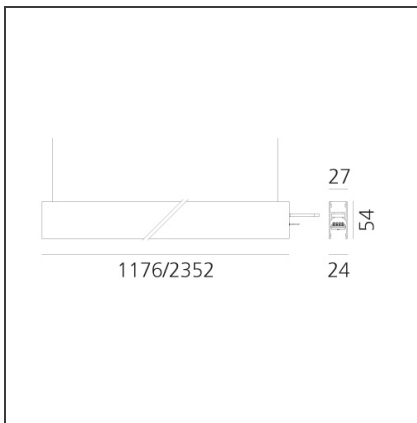

TECHNICAL DRAWINGS

FEATURES

Article Code:	AQ41201	Series:	Indoor, 2018
Colour:	White	Emission:	Artemide Collection Direct
Installation:	Recessed, Wall, Suspension, Ceiling		
Environment:	Indoor		

DIMENSIONS

Length:	cm 235.2
Width:	cm 2.7
Weight:	kg 2.7
Recessed depth:	cm 5.4

INCLUDED SOURCES

Category:	LED	Color temperature (K):	3000K
Number:	1	Color Tolerance:	MacAdam 2SDCM
Watt:	66W	CRI:	80
Type:	0	Service Life:	L70 (6K) 50000h

LUMINAIRE

Watt:	66W	Delivered lumens output (lm):	5769lm
		CCT:	3000K
		Efficiency:	64%
		Efficacy:	87.41lm/W
		CRI:	80

Notes

*Uses 2 DALI addresses. Each module, angle and curved elements are provided with mechanical and electrical joints and installation accessories. 1 suspension cable is also included. End caps have to be ordered separately. Opal diffusing screen has to be ordered separately.