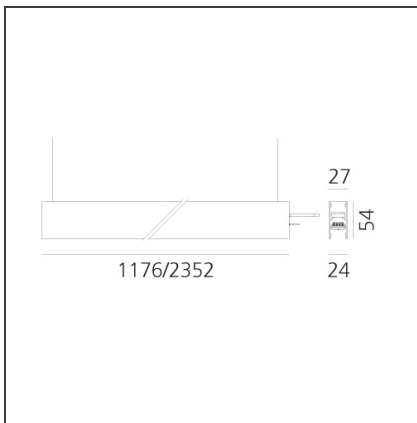

A.24 - Suspension Diffused Emission - Track - Direct Emission - 2352mm - 3000K - Brushed Bronze

IP20 Dimmerable:

DESIGN BY

Carlotta de Bevilacqua

DESCRIPTION

TECHNICAL DRAWINGS

FEATURES

Article Code:	AQ41220	Series:	Indoor, 2018
Colour:	Brushed Bronze	Emission:	Artemide Collection Direct
Installation:	Recessed, Wall, Suspension, Ceiling		
Environment:	Indoor		

DIMENSIONS

Length:	cm 235.2
Width:	cm 2.7
Weight:	kg 2.7
Recessed depth:	cm 5.4

INCLUDED SOURCES

Category:	LED	Color temperature (K):	3000K
Number:	1	Color Tolerance:	MacAdam 2SDCM
Watt:	66W	CRI:	80
Type:	0	Service Life:	L70 (6K) 50000h

LUMINAIRE

Watt:	66W	Delivered lumens output (lm):	5769lm
		CCT:	3000K
		CRI:	80

Notes

*Uses 2 DALI addresses. Each module, angle and curved elements are provided with mechanical and electrical joints and installation accessories. 1 suspension cable is also included. End caps have to be ordered separately. Opal diffusing screen has to be ordered separately. Depending on the driver, the product can be undimmable or dimmable DALI.