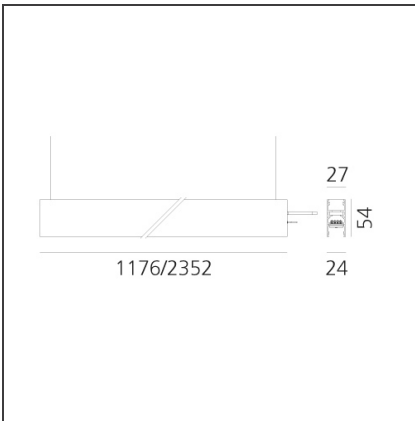

A.24 - Suspension Diffused Emission - Track - Direct Emission - 2352mm - 3000K - Black

IP20 Dimmerable:

DESIGN BY

Carlotta de Bevilacqua

TECHNICAL DRAWINGS

FEATURES

Article Code:	AQ41204	Series:	Indoor, 2018
Colour:	Black	Emission:	Artemide Collection Direct
Installation:	Recessed, Wall, Suspension, Ceiling		
Environment:	Indoor		

DIMENSIONS

Length:	cm 235.2
Width:	cm 2.7
Weight:	kg 2.7
Recessed depth:	cm 5.4

INCLUDED SOURCES

Category:	LED	Color temperature (K):	3000K
Number:	1	Color Tolerance:	MacAdam 2SDCM
Watt:	66W	CRI:	80
Type:	0	Service Life:	L70 (6K) 50000h

LUMINAIRE

Watt:	66W	Delivered lumens output (lm):	5769lm
		CCT:	3000K
		Efficiency:	64%
		Efficacy:	87.41lm/W
		CRI:	80

Notes

*Uses 2 DALI addresses. Each module, angle and curved elements are provided with mechanical and electrical joints and installation accessories. 1 suspension cable is also included. End caps have to be ordered separately. Opal diffusing screen has to be ordered separately.