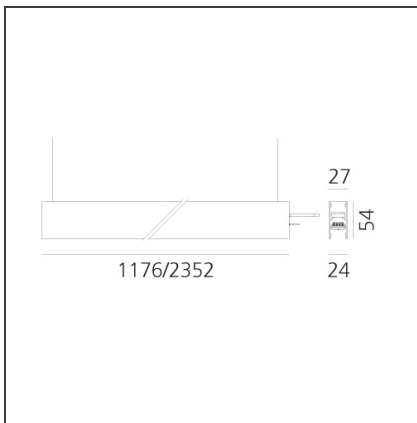

A.24 - Suspension Diffused Emission - Track - Direct Emission - 2352mm - 2700K - Brushed Bronze

IP20 Dimmerable:

DESIGN BY

Carlotta de Bevilacqua

DESCRIPTION

TECHNICAL DRAWINGS

FEATURES

Article Code:	AQ41720	Series:	Indoor, 2018
Colour:	Brushed Bronze	Emission:	Artemide Collection Direct
Installation:	Recessed, Wall, Suspension, Ceiling		
Environment:	Indoor		

DIMENSIONS

Length:	cm 235.2
Width:	cm 2.7
Weight:	kg 2.7
Recessed depth:	cm 5.4

INCLUDED SOURCES

Category:	LED	Color temperature (K):	2700K
Number:	1	Color Tolerance:	MacAdam 2SDCM
Watt:	66W	Service Life:	L70 (6K) 50000h
Type:	0		

LUMINAIRE

Watt:	66W	Delivered lumens output (lm):	5683lm
		CCT:	2700K
		CRI:	80

Notes

*Uses 2 DALI addresses. Each module, angle and curved elements are provided with mechanical and electrical joints and installation accessories. 1 suspension cable is also included. End caps have to be ordered separately. Opal diffusing screen has to be ordered separately. Depending on the driver, the product can be undimmable or dimmable DALI.