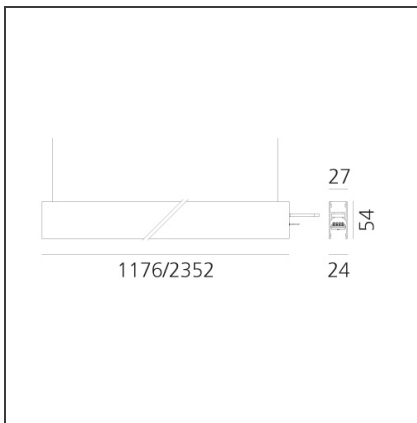

A.24 - Suspension Diffused Emission - Track - Direct Emission - 1176mm - 4000K - White

IP20 Dimmerable:

DESIGN BY

Carlotta de Bevilacqua

TECHNICAL DRAWINGS

FEATURES

Article Code:	AQ41101	Series:	Indoor, 2018
Colour:	White		Artemide Collection
Installation:	Recessed, Wall, Suspension, Ceiling	Emission:	Direct
Environment:	Indoor		

DIMENSIONS

Length:	cm 117.6
Width:	cm 2.7
Weight:	kg 1.7
Recessed depth:	cm 5.4

INCLUDED SOURCES

Category:	LED	Color temperature (K):	4000K
Number:	1	Color Tolerance:	MacAdam 2SDCM
Watt:	33W	CRI:	80
Type:	0	Service Life:	L70 (6K) 50000h

LUMINAIRE

Watt:	33W	Delivered lumens output (lm):	3014lm
		CCT:	4000K
		Efficiency:	64%
		Efficacy:	91.32lm/W
		CRI:	80

Notes

*Uses 1 DALI address. Each module, angle and curved elements are provided with mechanical and electrical joints and installation accessories. 1 suspension cable is also included. End caps have to be ordered separately. Opal diffusing screen has to be ordered separately. Depending on the driver, the product can be undimmable or dimmable DALI.