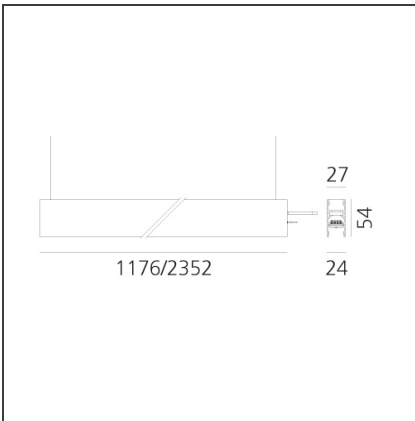

A.24 - Suspension Diffused Emission - Track - Direct Emission - 1176mm - 4000K - Brushed Bronze

IP20 Dimmerable:

DESIGN BY

Carlotta de Bevilacqua

DESCRIPTION

TECHNICAL DRAWINGS

FEATURES

Article Code:	AQ41120	Series:	Indoor, 2018
Colour:	Brushed Bronze		Artemide Collection
Installation:	Recessed, Wall, Suspension, Ceiling	Emission:	Direct
Environment:	Indoor		

DIMENSIONS

Length:	cm 117.6
Width:	cm 2.7
Weight:	kg 1.7
Recessed depth:	cm 5.4

INCLUDED SOURCES

Category:	LED	Color temperature (K):	4000K
Number:	1	Color Tolerance:	MacAdam 2SDCM
Watt:	33W	CRI:	80
Type:	0	Service Life:	L70 (6K) 50000h

LUMINAIRE

Watt:	33W	Delivered lumens output (lm):	3013lm
		CCT:	4000K
		CRI:	80

Notes

*Uses 1 DALI address. Each module, angle and curved elements are provided with mechanical and electrical joints and installation accessories. 1 suspension cable is also included. End caps have to be ordered separately. Opal diffusing screen has to be ordered separately.