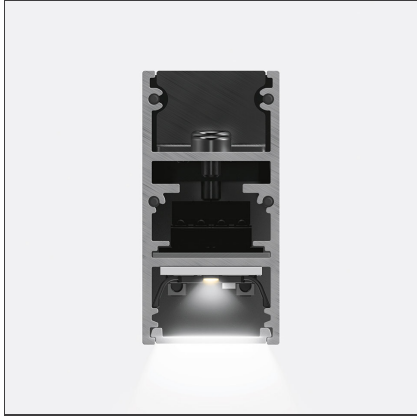

A.24 - Suspension Diffused Emission - Track - Direct Emission - 1176mm - 4000K - Black

IP20 Dimmerable:

DESIGN BY

Carlotta de Bevilacqua

TECHNICAL DRAWINGS

FEATURES

Article Code:	AQ41104	Series:	Indoor, 2018
Colour:	Black	Emission:	Artemide Collection Direct
Installation:	Ceiling, Suspension, Wall, Recessed		
Environment:	Indoor		

DIMENSIONS

Length:	cm 117.6
Width:	cm 2.7
Weight:	kg 1.7
Recessed depth:	cm 5.4

INCLUDED SOURCES

Category:	LED	Color temperature (K):	4000K
Number:	1	Color Tolerance:	MacAdam 2SDCM
Watt:	33W	CRI:	80
Type:	0	Service Life:	L70 (6K) 50000h

LUMINAIRE

Watt:	33W	Delivered lumens output (lm):	3014lm
		CCT:	4000K
		Efficiency:	64%
		Efficacy:	91.32lm/W
		CRI:	80

Notes

*Uses 1 DALI address. Each module, angle and curved elements are provided with mechanical and electrical joints and installation accessories. 1 suspension cable is also included. End caps have to be ordered separately. Opal diffusing screen has to be ordered separately. Depending on the driver, the product can be undimmable or dimmable DALI.

Suspension Accessories - Recessed Power Supply Kit For Suspension Modules (230VAC-48VDC 240W DALI) - White
AQ15401

240W Bare power supply + plug 230VAC-48VDC IP20 - Undimmable (for dimmable version to be combined with "DALI-Selv interface")
AQ18000