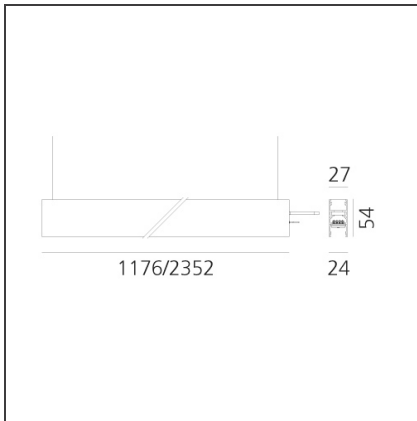

TECHNICAL DRAWINGS

FEATURES

Article Code:	AQ41104	Series:	Indoor, 2018
Colour:	Black	Emission:	Artemide Collection Direct
Installation:	Ceiling, Suspension, Wall, Recessed		
Environment:	Indoor		

DIMENSIONS

Length:	cm 117.6
Width:	cm 2.7
Weight:	kg 1.7
Recessed depth:	cm 5.4

INCLUDED SOURCES

Category:	LED	Color temperature (K):	4000K
Number:	1	Color Tolerance:	MacAdam 2SDCM
Watt:	33W	CRI:	80
Type:	0	Service Life:	L70 (6K) 50000h

LUMINAIRE

Watt:	33W	Delivered lumens output (lm):	3014lm
		CCT:	4000K
		Efficiency:	64%
		Efficacy:	91.32lm/W
		CRI:	80

Notes

*Uses 1 DALI address. Each module, angle and curved elements are provided with mechanical and electrical joints and installation accessories. 1 suspension cable is also included. End caps have to be ordered separately. Opal diffusing screen has to be ordered separately. Depending on the driver, the product can be undimmable or dimmable DALI.