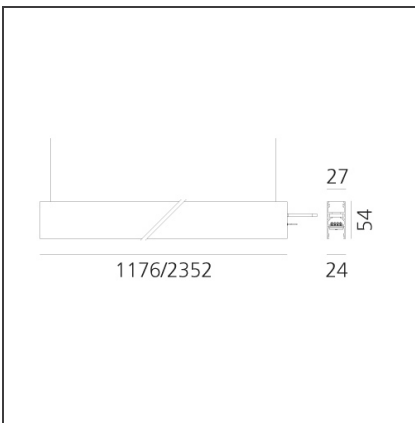

FEATURES

Article Code:	AQ41020	Series:	Indoor, 2018
Colour:	Brushed Bronze	Emission:	Artemide Collection Direct
Installation:	Recessed, Wall, Suspension, Ceiling		
Environment:	Indoor		

DIMENSIONS

Length:	cm 117.6
Width:	cm 2.7
Weight:	kg 1.7
Recessed depth:	cm 5.4

INCLUDED SOURCES

Category:	LED	Color temperature (K):	3000K
Number:	1	Color Tolerance:	MacAdam 2SDCM
Watt:	33W	Service Life:	L70 (6K) 50000h
Type:	0		

LUMINAIRE

Watt:	33W	Delivered lumens output (lm):	2884lm
		CCT:	3000K
		CRI:	80

Notes

*Uses 1 DALI address. Each module, angle and curved elements are provided with mechanical and electrical joints and installation accessories. 1 suspension cable is also included. End caps have to be ordered separately. Opal diffusing screen has to be ordered separately. Depending on the driver, the product can be undimmable or dimmable DALI.