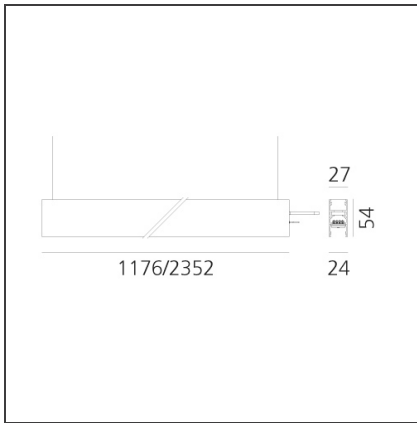

**A.24 - Suspension Diffused Emission - Track - Direct Emission - 1176mm - 3000K - Black**

IP20 Dimmerable:

**DESIGN BY**

Carlotta de Bevilacqua

**TECHNICAL DRAWINGS**

**FEATURES**

<b>Article Code:</b>	AQ41004	<b>Series:</b>	Indoor, 2018
<b>Colour:</b>	Black	<b>Emission:</b>	Artemide Collection Direct
<b>Installation:</b>	Recessed, Wall, Suspension, Ceiling		
<b>Environment:</b>	Indoor		

**DIMENSIONS**

<b>Length:</b>	cm 117.6
<b>Width:</b>	cm 2.7
<b>Weight:</b>	kg 1.7
<b>Recessed depth:</b>	cm 5.4

**INCLUDED SOURCES**

<b>Category:</b>	LED	<b>Color temperature (K):</b>	3000K
<b>Number:</b>	1	<b>Color Tolerance:</b>	MacAdam 2SDCM
<b>Watt:</b>	33W	<b>Service Life:</b>	L70 (6K) 50000h
<b>Type:</b>	0		

**LUMINAIRE**

<b>Watt:</b>	33W	<b>Delivered lumens output (lm):</b>	2884lm
		<b>CCT:</b>	3000K
		<b>Efficiency:</b>	64%
		<b>Efficacy:</b>	87.41lm/W
		<b>CRI:</b>	80

**Notes**

\*Uses 1 DALI address. Each module, angle and curved elements are provided with mechanical and electrical joints and installation accessories. 1 suspension cable is also included. End caps have to be ordered separately. Opal diffusing screen has to be ordered separately. Depending on the driver, the product can be undimmable or dimmable DALI.