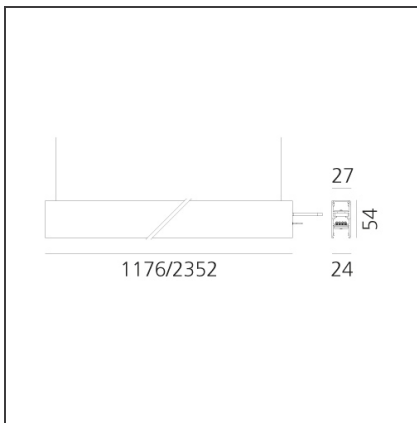

A.24 - Suspension Diffused Emission - Track - Direct + Indirect Emission - 2352mm - 2700K - Black

IP20 Dimmerable: + -

DESIGN BY

Carlotta de Bevilacqua

TECHNICAL DRAWINGS

FEATURES

Article Code:	AQ46504	Series:	Indoor, 2018
Colour:	Black	Emission:	Artemide Collection Direct
Installation:	Ceiling, Suspension, Wall, Recessed		
Environment:	Indoor		

DIMENSIONS

Length:	cm 235.2
Width:	cm 2.7
Weight:	kg 2.7
Recessed depth:	cm 5.4

INCLUDED SOURCES

Category:	LED	Color temperature (K):	2700K
Number:	1	Color Tolerance:	MacAdam 2SDCM
Watt:	66W	Service Life:	L70 (6K) 50000h
Type:	0		
Category:	LED	Color temperature (K):	2700K
Number:	1	Color Tolerance:	MacAdam 2SDCM
Watt:	32W	Service Life:	L70 (6K) 50000h
Type:	0		

LUMINAIRE

Watt:	66W + 32W	Delivered lumens output (lm):	5682lm + 3004lm
		CCT:	2700K
		Efficiency:	65%
		Efficacy:	88.64lm/W
		CRI:	80

Notes

*Uses 3 DALI addresses. Each module, angle and curved elements are provided with mechanical and electrical joints and installation accessories. 1 suspension cable is also included. End caps have to be ordered separately. Opal diffusing screen has to be ordered separately. Depending on the driver, the product can be undimmable or dimmable DALI.