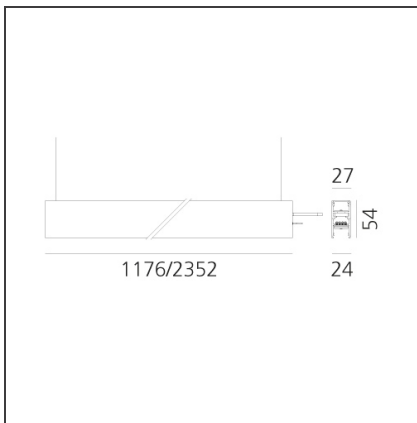

TECHNICAL DRAWINGS

FEATURES

Article Code:	AQ46104	Series:	Indoor, 2018
Colour:	Black	Emission:	Artemide Collection Direct
Installation:	Recessed, Wall, Suspension, Ceiling		
Environment:	Indoor		

DIMENSIONS

Length:	cm 117.6
Width:	cm 2.7
Weight:	kg 1.7
Recessed depth:	cm 5.4

INCLUDED SOURCES

Category:	LED	Color temperature (K):	4000K
Number:	1	Color Tolerance:	MacAdam 2SDCM
Watt:	16W	CRI:	80
Type:	0	Service Life:	L70 (6K) 50000h
Category:	LED	Color temperature (K):	4000K
Number:	1	Color Tolerance:	MacAdam 2SDCM
Watt:	33W	CRI:	80
Type:	0	Service Life:	L70 (6K) 50000h

LUMINAIRE

Watt:	49W	Delivered lumens output (lm):	4606lm
		CCT:	4000K
		Efficiency:	65%
		Efficacy:	94.01lm/W
		CRI:	80

Notes

*Uses 2 DALI addresses. Each module, angle and curved elements are provided with mechanical and electrical joints and installation accessories. 1 suspension cable is also included. End caps have to be ordered separately. Opal diffusing screen has to be ordered separately.