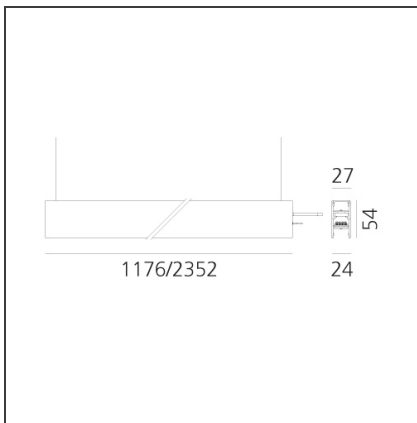

TECHNICAL DRAWINGS

FEATURES

Article Code:	AQ46004	Series:	Indoor, 2018
Colour:	Black	Emission:	Artemide Collection Direct
Installation:	Recessed, Wall, Suspension, Ceiling		
Environment:	Indoor		

DIMENSIONS

Length:	cm 117.6
Width:	cm 2.7
Weight:	kg 1.7
Recessed depth:	cm 5.4

INCLUDED SOURCES

Category:	LED	Color temperature (K):	3000K
Number:	1	Color Tolerance:	MacAdam 2SDCM
Watt:	16W	CRI:	80
Type:	0	Service Life:	L70 (6K) 50000h
Category:	LED	Color temperature (K):	3000K
Number:	1	Color Tolerance:	MacAdam 2SDCM
Watt:	33W	Service Life:	L70 (6K) 50000h
Type:	0		

LUMINAIRE

Watt:	49W	Delivered lumens output (lm):	4409lm
		CCT:	3000K
		Efficiency:	65%
		Efficacy:	89.98lm/W
		CRI:	80

Notes

*Uses 2 DALI addresses. Each module, angle and curved elements are provided with mechanical and electrical joints and installation accessories. 1 suspension cable is also included. End caps have to be ordered separately. Opal diffusing screen has to be ordered separately. Depending on the driver, the product can be undimmable or dimmable DALI.