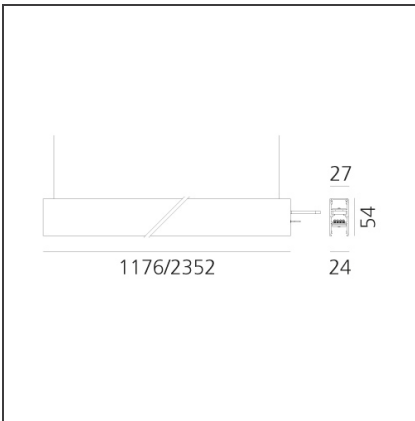

A.24 - Suspension Diffused Emission - Track - Direct + Indirect Emission - 1176mm - 2700K - Brushed Silver

IP20 Dimmerable:

DESIGN BY

Carlotta de Bevilacqua

DESCRIPTION

TECHNICAL DRAWINGS

FEATURES

Article Code:	AQ46415	Series:	Indoor, 2018
Colour:	Brushed Silver	Emission:	Artemide Collection Direct
Installation:	Ceiling, Suspension, Wall, Recessed		
Environment:	Indoor		

DIMENSIONS

Length:	cm 117.6
Width:	cm 2.7
Weight:	kg 1.7
Recessed depth:	cm 5.4

INCLUDED SOURCES

Category:	LED	Color temperature (K):	2700K
Number:	1	Color Tolerance:	MacAdam 2SDCM
Watt:	33W	Service Life:	L70 (6K) 50000h
Type:	0		
Category:	LED	Color temperature (K):	2700K
Number:	1	Color Tolerance:	MacAdam 2SDCM
Watt:	16W	Service Life:	L70 (6K) 50000h
Type:	0		

LUMINAIRE

Watt:	33W + 16W	Delivered lumens output (lm):	2841lm + 1502lm
		CCT:	2700K
		CRI:	80

Notes

*Uses 2 DALI addresses. Each module, angle and curved elements are provided with mechanical and electrical joints and installation accessories. 1 suspension cable is also included. End caps have to be ordered separately. Opal diffusing screen has to be ordered separately. Depending on the driver, the product can be undimmable or dimmable DALI.