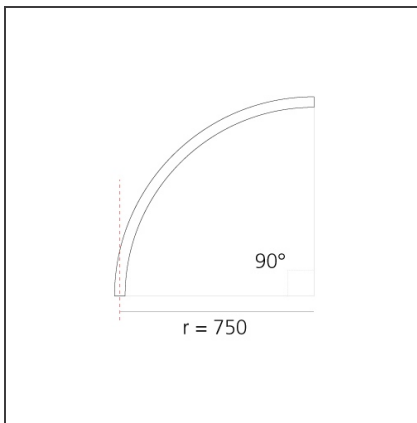

A.24 - Suspension Diffused Emission - Curved Elements - R=750mm - $\alpha=90^\circ$ - 4000K - White

IP20 Dimmerable:

DESIGN BY

Carlotta de Bevilacqua

TECHNICAL DRAWINGS

FEATURES

Article Code:	AQ73201	Series:	Indoor, 2018
Colour:	White		Artemide Collection
Installation:	Recessed, Wall, Suspension, Ceiling	Emission:	Direct
Environment:	Indoor		

DIMENSIONS

Width:	cm 2.7
Recessed depth:	cm 5.4

INCLUDED SOURCES

Category:	LED	Color temperature (K):	4000K
Number:	1	Color Tolerance:	MacAdam 2SDCM
Watt:	33W	CRI:	80
Type:	0	Service Life:	L70 (6K) 50000h