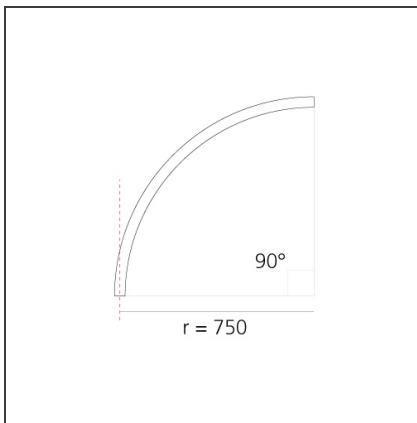

TECHNICAL DRAWINGS

FEATURES

Article Code:	AQ73215	Series:	Indoor, 2018
Colour:	Brushed Silver	Emission:	Artemide Collection Direct
Installation:	Recessed, Wall, Suspension, Ceiling		
Environment:	Indoor		

DIMENSIONS

Width:	cm 2.7
Recessed depth:	cm 5.4

INCLUDED SOURCES

Category:	LED	Color temperature (K):	4000K
Number:	1	Color Tolerance:	MacAdam 2SDCM
Watt:	33W	CRI:	80
Type:	0	Service Life:	L70 (6K) 50000h

LUMINAIRE

Watt:	34W	Delivered lumens output (lm):	2374lm
		CCT:	4000K
		CRI:	80

Notes

*Uses 1 DALI address. Each module, angle and curved elements are provided with mechanical and electrical joints and installation accessories. 1 suspension cable is also included. End caps have to be ordered separately. Opal diffusing screen has to be ordered separately.