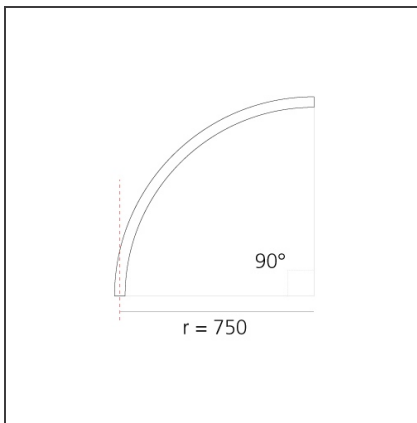

TECHNICAL DRAWINGS

FEATURES

Article Code:	AQ73101	Series:	Indoor, 2018 Artemide Collection
Colour:	White	Emission:	Direct
Installation:	Recessed, Wall, Suspension, Ceiling		
Environment:	Indoor		

DIMENSIONS

Width:	cm 2.7
Recessed depth:	cm 5.4

INCLUDED SOURCES

Category:	LED	Color temperature (K):	3000K
Number:	1	Color Tolerance:	MacAdam 2SDCM
Watt:	33W	Service Life:	L70 (6K) 50000h
Type:	0		

LUMINAIRE

Watt:	34W	Delivered lumens output (lm):	2374lm
		CCT:	3000K
		CRI:	80

Notes

*Uses 1 DALI address. Each module, angle and curved elements are provided with mechanical and electrical joints and installation accessories. 1 suspension cable is also included. End caps have to be ordered separately. Opal diffusing screen has to be ordered separately.