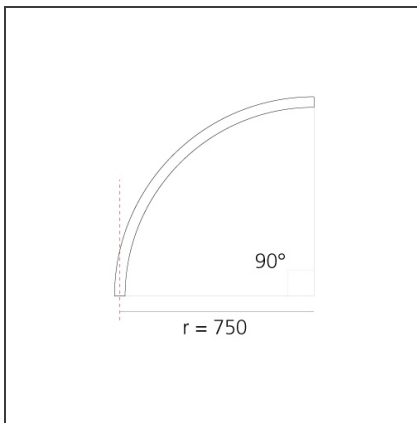

A.24 - Suspension Diffused Emission - Curved Elements - R=750mm - $\alpha=90^\circ$ - 2700K - Brushed Copper

IP20    Dimmerable: 

DESIGN BY

Carlotta de Bevilacqua

DESCRIPTION

TECHNICAL DRAWINGS

FEATURES

Article Code:	AQ73718	Series:	Indoor, 2018
Colour:	Brushed Copper	Emission:	Artemide Collection Direct
Installation:	Recessed, Wall, Suspension, Ceiling		
Environment:	Indoor		

DIMENSIONS

Width:	cm 2.7
Recessed depth:	cm 5.4

INCLUDED SOURCES

Category:	LED	Color temperature (K):	2700K
Number:	1	Color Tolerance:	MacAdam 2SDCM
Watt:	34W	Service Life:	L70 (6K) 50000h
Type:	0		

LUMINAIRE