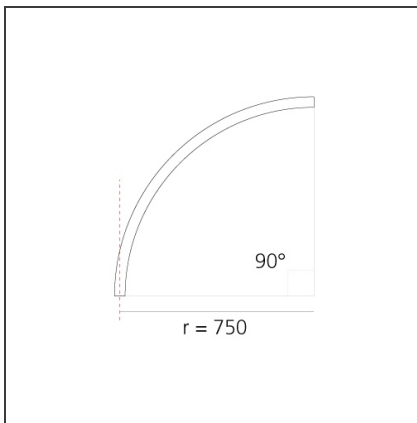

TECHNICAL DRAWINGS

FEATURES

Article Code:	AQ73704	Series:	Indoor, 2018
Colour:	Black	Emission:	Artemide Collection Direct
Installation:	Ceiling, Suspension, Wall, Recessed		
Environment:	Indoor		

DIMENSIONS

Width:	cm 2.7
Recessed depth:	cm 5.4

INCLUDED SOURCES

Category:	LED	Color temperature (K):	2700K
Number:	1	Color Tolerance:	MacAdam 2SDCM
Watt:	34W	Service Life:	L70 (6K) 50000h
Type:	0		

LUMINAIRE

Watt:	34W	Delivered lumens output (lm):	2374lm
		CCT:	2700K
		CRI:	80

Notes

*Uses 1 DALI address. Each module, angle and curved elements are provided with mechanical and electrical joints and installation accessories. 1 suspension cable is also included. End caps have to be ordered separately. Opal diffusing screen has to be ordered separately. Depending on the driver, the product can be undimmable or dimmable DALI.