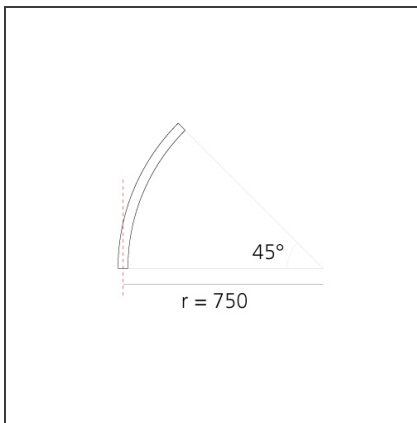

FEATURES

Article Code:	AQ72201	Series:	Indoor, 2018 Artemide Collection
Colour:	White	Emission:	Direct
Installation:	Recessed, Wall, Suspension, Ceiling		
Environment:	Indoor		

DIMENSIONS

Width:	cm 2.7
Recessed depth:	cm 5.4

INCLUDED SOURCES

Category:	LED	Color temperature (K):	4000K
Number:	1	Color Tolerance:	MacAdam 2SDCM
Watt:	17W	Service Life:	L70 (6K) 50000h
Type:	0		
Class:	A		

LUMINAIRE

Watt:	17W	Delivered lumens output (lm):	1187lm
		CCT:	4000K
		CRI:	80

Notes

*Uses 1 DALI address. Each module, angle and curved elements are provided with mechanical and electrical joints and installation accessories. 1 suspension cable is also included. End caps have to be ordered separately. Opal diffusing screen has to be ordered separately. Depending on the driver, the product can be undimmable or dimmable DALI.